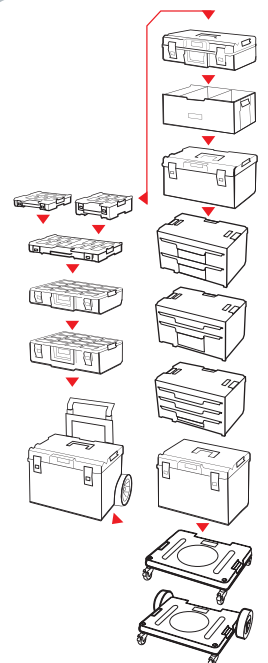

200 2.0

350 2.0

450 2.0

Box Plus 2.0

Box Handle

Transport Platform 2.0 Allterrain

Transport Platform 2.0 Workshop

Cart 2.0

**ONE
2.0**

RED ULTRA HD

NEW

**Drawer 2
Toolbox 2.0**

**Drawer 2 Plus
Toolbox 2.0**

**Drawer 3
Toolbox 2.0**

ORGANIZERS

PRO

2.0

RED ULTRA HD

100

200

300

Box Extender 2.0

Box Handle

Box 130 2.0