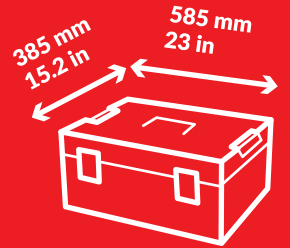

ALL TERRAIN 9" WHEELS

REMOVABLE TELESCOPIC HANDLE

REINFORCED
CONSTRUCTION

WATER & DUST PROOF
(ONE & PRIME - IP 66) (PRO - IP54)

ORGANIZERS

**ONE
2.0**

NEW

TOOLBOXES