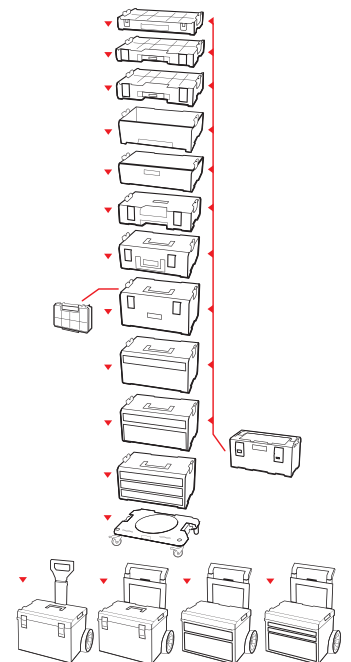

Box 130 2.0

Toolcase

Technician Case 2.0

Toolbox 2.0

Drawer 1 Toolbox 2.0

Drawer 2 Toolbox 2.0

Drawer 3 Toolbox 2.0

Box Handle

Organizer Multi PRO/TWO

Transport Platform

Cart 2.0*

*available only in black

Cart 2.0 Plus

**Cart 2.0 Plus
Drawer 2**

**Cart 2.0 Plus
Drawer 3**

Longer Basic