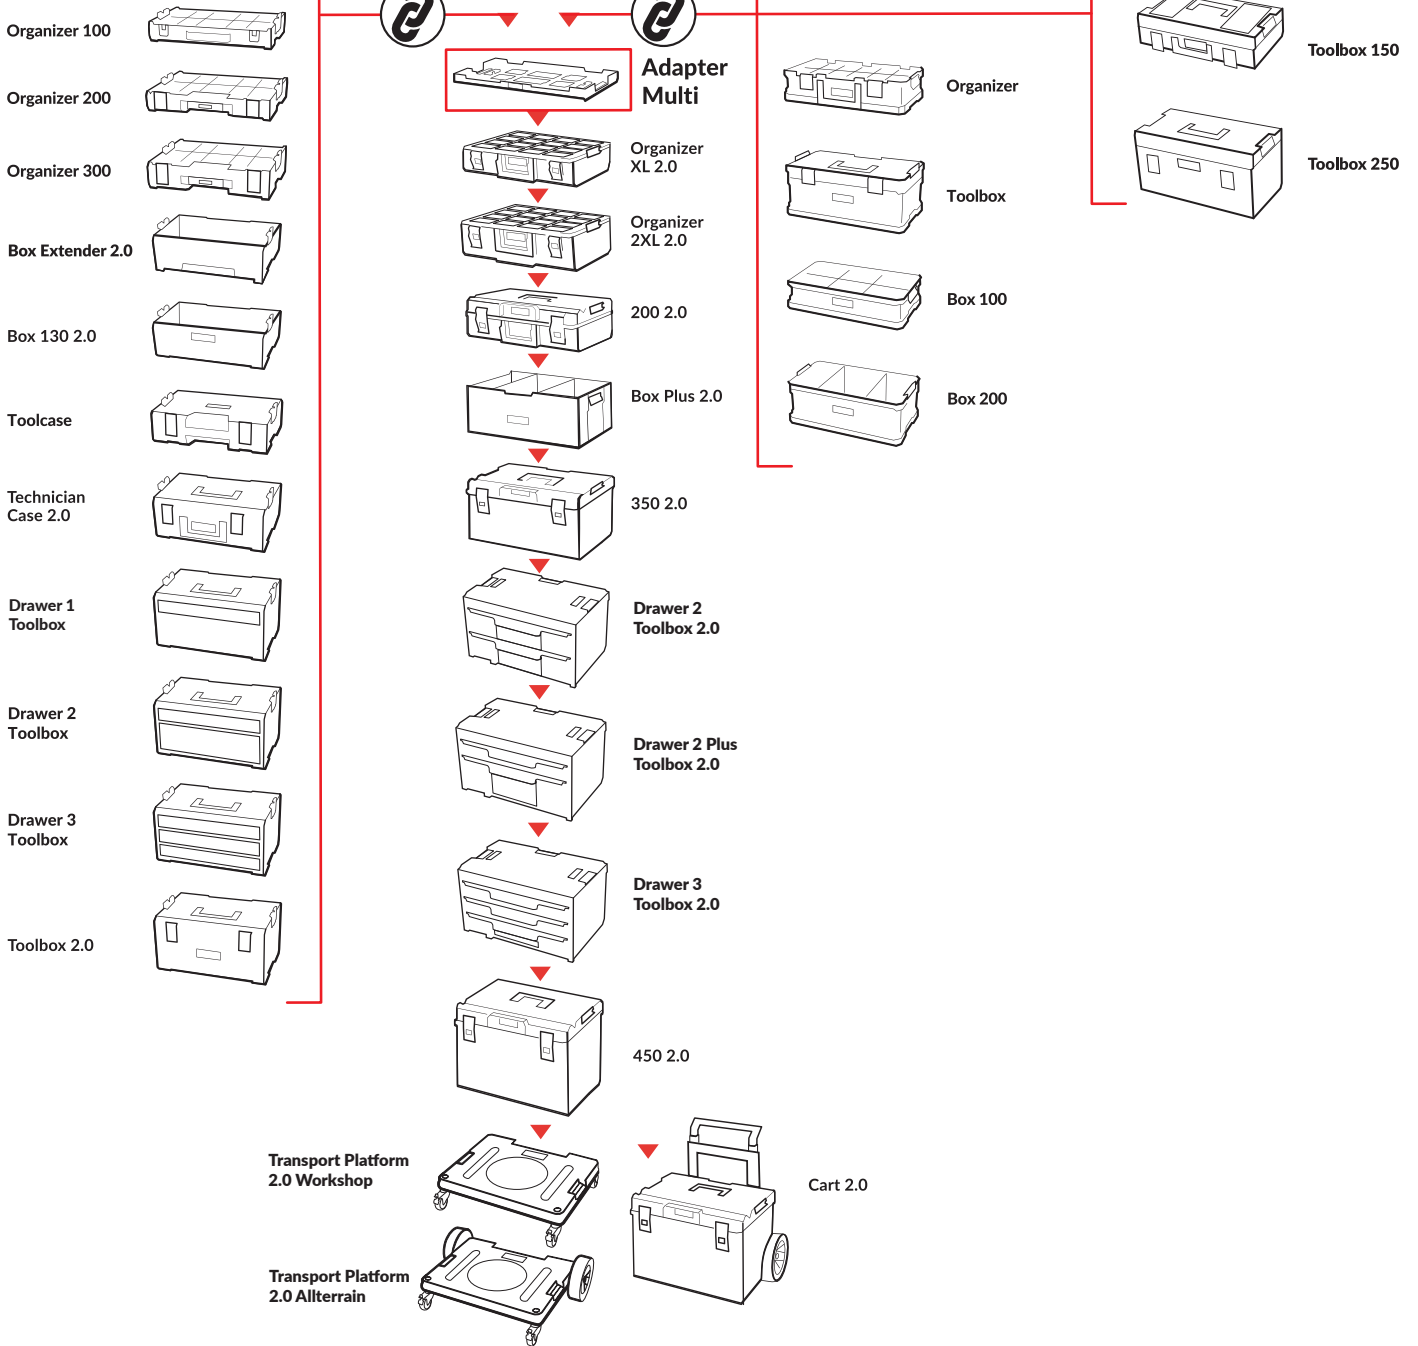

Organizers Connect Adapters

Adapter Multi

PRO/PRO 2.0

ONE 2.0

TWO

PRIME

Qbrick System ONE

PRODUCT	DIMENSIONS (in)	DIMENSIONS (mm)	INDEX	EAN
QBRICK SYSTEM ONE CART 2.0	25,24 X 19,09 X 25,98	641 X 485X 660	SKRWQCOCCZAPG001	5901238257202
QBRICK SYSTEM ONE TRANSPORT PLATFORM 2.0 WORKSHOP	24,61 X 19,80 X 6,30	625 X 503 X 160	SKRQTPONE2WCZAPG003	5901238259923
QBRICK SYSTEM ONE TRANSPORT PLATFORM 2.0 ALLTERRAIN	29,53 X 21,34 X 8,78	750 X 542 X 223	SKRQTRONE2ACZEPG003	5901238259947
QBRICK SYSTEM ONE 200 2.0 VARIO	23,03 X 15,16 X 6,73	585 X 385 X 171	SKRQ200V2CZAPG001	5901238254454
QBRICK SYSTEM ONE 350 2.0 VARIO	23,08 X 15,16 X 11,85	585 X 385 X 301	SKRQ350V2CZAPG001	5901238254461
QBRICK SYSTEM ONE 450 2.0 VARIO	23,03 X 15,16 X 15,79	585 X 385 X 401	SKRQ450V2CZAPG001	5901238254522
QBRICK SYSTEM ONE 200 2.0 BASIC	22,91 X 15,16 X 17,48	582 X 385 X 190	SKRQ200B2CZAPG001	5901238245889
QBRICK SYSTEM ONE 350 2.0 BASIC	23,03 X 15,16 X 12,68	585 X 385 X 322	SKRQ350B2CZAPG001	5901238245896
QBRICK SYSTEM ONE 450 2.0 BASIC	23,03 X 15,16 X 16,61	585 X 385 X 422	SKRQ450B2CZAPG001	5901238245902
QBRICK SYSTEM ONE 200 2.0 PROFI	23,03 X 15,16 X 7,48	585 X 385 X 190	SKRQ200P2CZAPG001	5901238245926
QBRICK SYSTEM ONE 350 2.0 PROFI	23,03 X 15,16 X 12,68	585 X 385 X 322	SKRQ350P2CZAPG001	5901238245933
QBRICK SYSTEM ONE 450 2.0 PROFI	23,03 X 15,16 X 16,61	585 X 385 X 422	SKRQ450P2CZAPG001	5901238245940
QBRICK SYSTEM ONE 200 2.0 TECHNIK	23,03 X 15,16 X 7,48	585 X 385 X 190	SKRQ200T2CZAPG001	5901238246770
QBRICK SYSTEM ONE 350 2.0 TECHNIK	23,03 X 15,16 X 12,68	585 X 385 X 322	SKRQ350T2CZAPG001	5901238246008
QBRICK SYSTEM ONE 450 2.0 TECHNIK	23,03 X 15,16 X 16,61	585 X 385 X 422	SKRQ450T2CZAPG001	5901238246015
QBRICK SYSTEM ONE 200 2.0 EXPERT	23,03 X 15,16 X 7,48	585 X 385 X 190	SKRQ200E2CZAPG001	5901238258247
QBRICK SYSTEM ONE 350 2.0 EXPERT	23,03 X 15,16 X 12,68	585 X 385 X 322	SKRQ350E2CZAPG001	5901238258261
QBRICK SYSTEM ONE 450 2.0 EXPERT	23,03 X 15,16 X 16,61	585 X 385 X 422	SKRQ450E2CZAPG001	5901238258285
QBRICK SYSTEM ONE DRAWER 2 TOOLBOX 2.0	23,11 X 14,96 X 13,38	587 X 380 X 340	SKRQONED2CZAPG001	5901238259770
QBRICK SYSTEM ONE DRAWER 2 PLUS TOOLBOX 2.0	23,11 X 14,96 X 13,39	587 X 380 X 340	SKRQONED2PCZAPG001	5901238259787
QBRICK SYSTEM ONE DRAWER 3 TOOLBOX 2.0	23,11 X 14,96 X 13,39	587 X 380 X 340	SKRQONED3CZAPG001	5901238259794
QBRICK SYSTEM ONE BOX 2.0	22,68 X 14,13 X 9,33	576 X 359 X 237	SKRQBOX2CZAPG001	5901238245995
QBRICK SYSTEM ONE BOX 2.0 PLUS	22,68 X 14,13 X 9,33	576 X 359 X 237	SKRQPBOX2CZAPG001	5901238248385
QBRICK SYSTEM LONGER BASIC	31,22 X 15,16 X 12,68	793 X 385 X 322	SKRWQLBCZAPG001	5901238246251
QBRICK SYSTEM LONGER TECHNIK	31,22 X 15,16 X 12,68	793 X 385 X 322	SKRWQLTCZAPG001	5901238246268
QBRICK SYSTEM ONE TROLLEY EXPERT	23,82 X 15,94 X 14,17	605 X 405 X 360	SKRWQONETECZAPG001	5901238258483
QBRICK SYSTEM ONE TROLLEY VARIO	23,82 X 15,94 X 13,38	605 X 405 X 345	SKRWQONETVCZAPG001	5901238256830
QBRICK SYSTEM ONE ADAPTER MULTI	23,03 X 12,39 X 2,20	585 X 330 X 56	ADQCZAPG003	5901238256113
QBRICK SYSTEM ONE ADAPTER MULTI WORK PLATFORM	23,03 X 12,99 X 2,20	585 X 330 X 56	ADQWCZAPG001	5901238256120
QBRICK SYSTEM ONE CONNECT ADAPTERS	12,09 X 2,76 X 1,30	307 X 70 X 33	Z257004PG001	5901238257004
QBRICK SYSTEM ONE ORGANIZERS CONNECT ADAPTERS	3,62 X 2,44 X 0,55	92 X 62 X 14	Z257240PG001	5901238257240
QBRICK SYSTEM ONE ORGANIZER 2XL MFI	22,91 X 15,24 X 6,77	582 X 387 X 172	ORGQ2XLFZAPG001	5901238256946
QBRICK SYSTEM ONE ORGANIZER XL 2.0	22,91 X 15,24 X 5,16	582 X 387 X 131	ORGQXL2CZAPG001	5901238251262
QBRICK SYSTEM ONE ORGANIZER XL 2.0 MFI	22,91 X 15,24 X 5,16	582 X 387 X 131	ORGQXL2FCZAPG001	5901238255116
QBRICK SYSTEM ONE ORGANIZER L 2.0	20,91 X 14,92 X 3,03	531 X 379 X 77	ORGOL2CZAPG001	5901238251279
QBRICK SYSTEM ONE ORGANIZER L 2.0 MFI	20,91 X 14,92 X 3,03	531 X 379 X 77	ORGQL2FCZAPG001	5901238255123
QBRICK SYSTEM ONE ORGANIZER M 2.0	10,43 X 14,37 X 3,03	265 X 365 X 77	ORGQM2CZAPG001	5901238251286
QBRICK SYSTEM ONE ORGANIZER M 2.0 MFI	10,43 X 14,37 X 3,03	265 X 365 X 77	ORGQM2FCZAPG001	5901238255130
QBRICK SYSTEM ONE ORGANIZER M 2.0 PLUS	10,39 X 14,33 X 4,17	264 X 364 X 106	ORGQM2PCZAPG001	5901238256052
QBRICK SYSTEM ONE CART 2.0 VARIO SET	23,03 X 18,11 X 35,20	585 X 460 X 894	Z258018PG001	5901238258018
QBRICK SYSTEM ONE CART 2.0 BASIC SET	23,03 X 18,11 X 35,20	585 X 460 X 894	Z258025PG001	5901238258025
QBRICK SYSTEM ONE CART 2.0 PROFI SET	23,03 X 18,11 X 35,20	585 X 460 X 894	Z258032PG001	5901238258032
QBRICK SYSTEM ONE CART 2.0 TECHNIK SET	23,03 X 18,11 X 35,20	585 X 460 X 894	Z258049PG001	5901238258049
QBRICK SYSTEM ONE BOX HANDLE	23,43 X 11,57 X 5,51	595 X 294 X 140	Z259060PG001	5901238259060