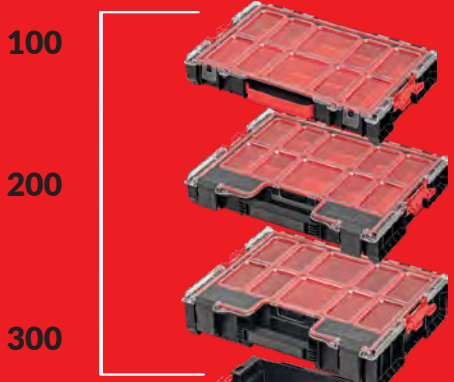

ORGANIZERS

PRO
2.0

Box Extender 2.0