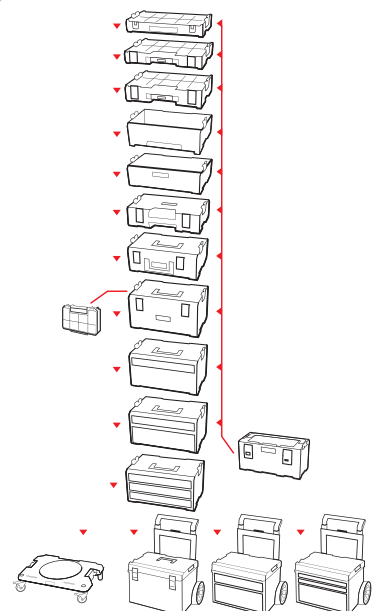

Technician Case 2.0

Organizer Multi PRO/TWO*

**available only in black*

Toolbox 2.0

Drawer 1 Toolbox 2.0

Drawer 2 Toolbox 2.0

Drawer 3 Toolbox 2.0

Transport Platform

Cart 2.0 Plus

**Cart 2.0 Plus
Drawer 2**

**Cart 2.0 Plus
Drawer 3**

Toolbox 150 Profi

Toolbox 150 Vario

Toolbox 250 Expert

Toolbox 250 Vario

Organizer Multi PRO/TWO *