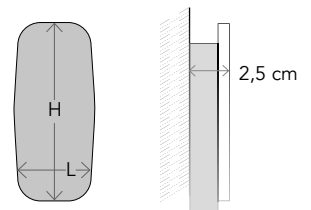

ALDO

Espejo LED

LED Mirror
Miroir LED

H (cm)	L (cm)	Ref	Cod	Wat	Lumen
90	50	2091	A0183	24	1350

BASS

Espejo LED

LED Mirror

Miroir LED