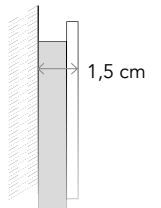

ASTRID

Espejo LED

LED Mirror

Miroir LED

H (cm)	L (cm)	Ref	Cod	Wat	Lumen
70	80	2089	A0251	25	1500
70	100	2090	A0301	28	1750