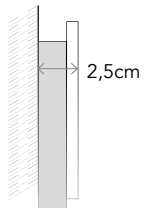

CASTOR

Espejo LED

LED Mirror

Miroir LED